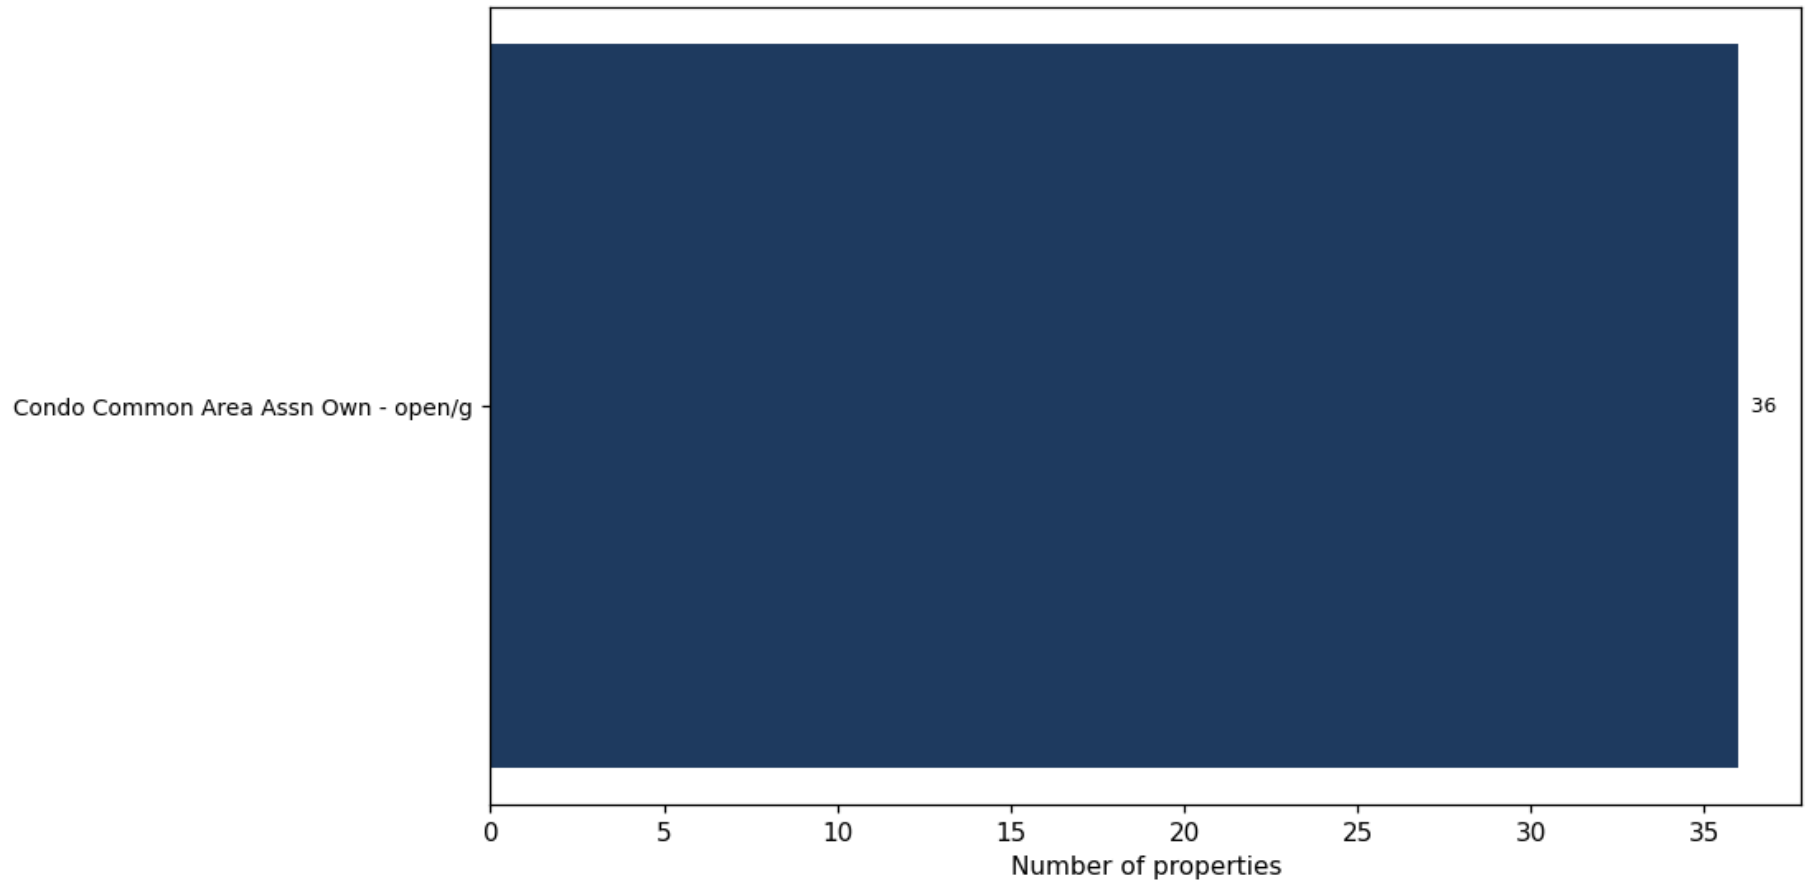

Top property types by count