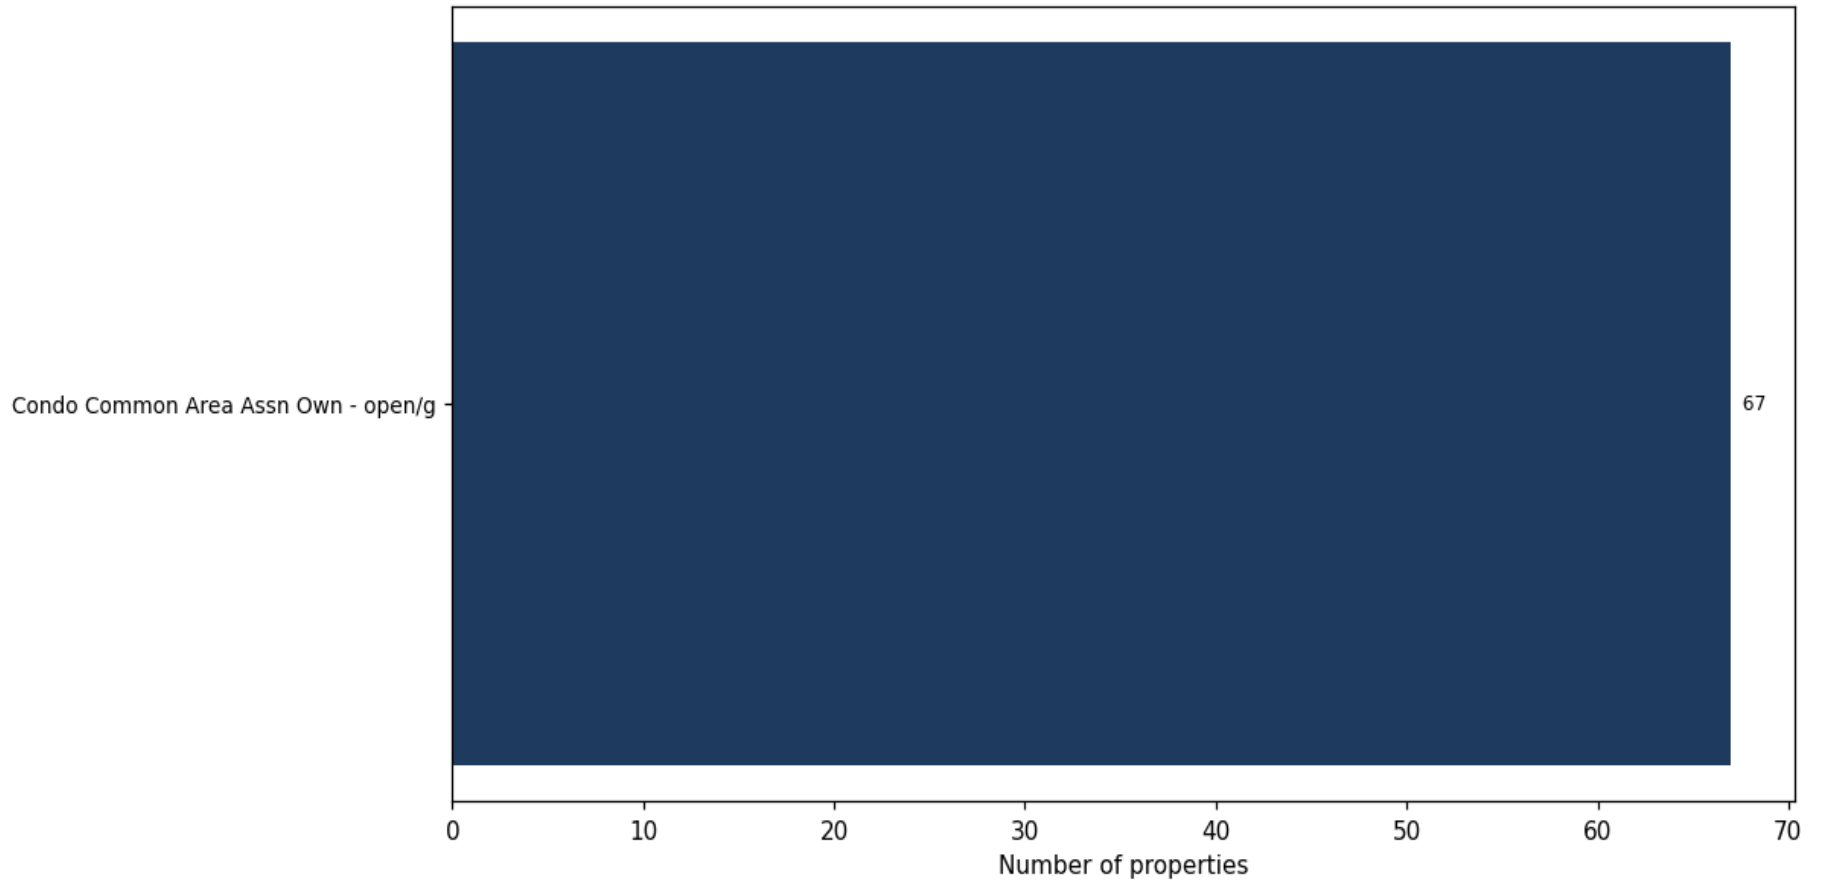

Top property types by count